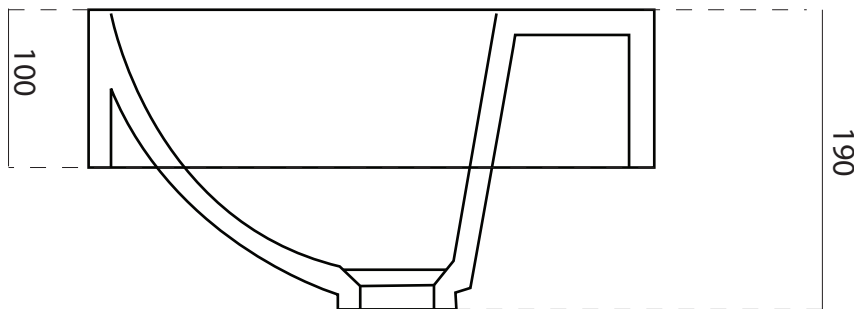

## Code: CUUB27M

**Material:** Isostone - 70% Limestone Composite

**Size:** W 380 x D 360 x H 190 mm

**Warranty:** 10 Years

### Specifications:

- Crate size:  
W 380 x D 360 x H 190 mm
- Gross Weight: 15Kg