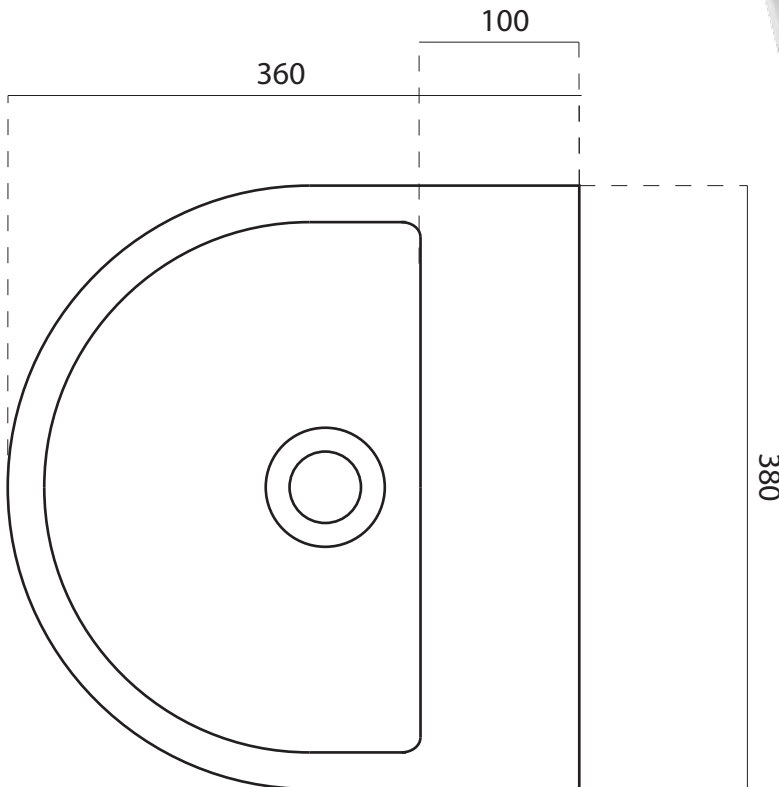

## Code: CUUB27M

**Material:** Isostone - 70% Limestone Composite

**Size:** W 380 x D 360 x H 190 mm

**Warranty:** 10 Years

### Specifications:

- Crate size:  
W 380 x D 360 x H 190 mm
- Gross Weight: 15Kg