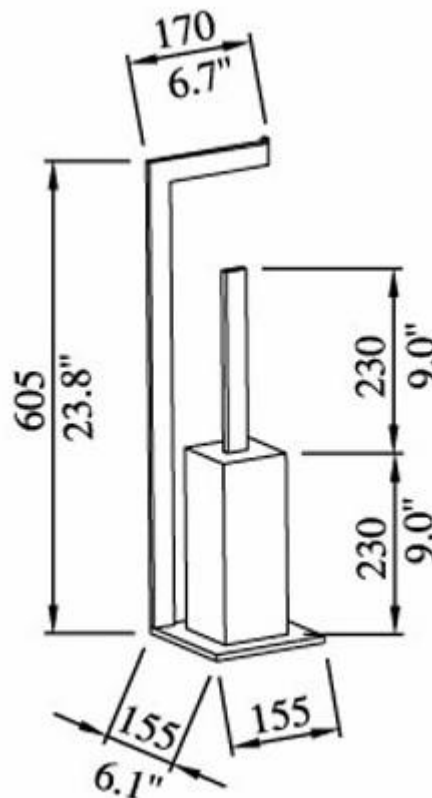

- Superior Quality
- Italian design
- Stainless steel