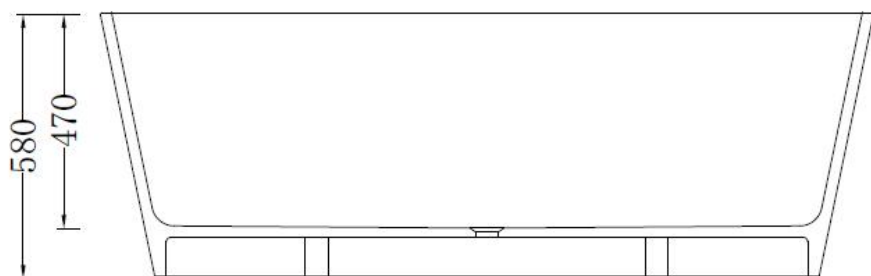

moda

Code: B-174c

Material: Isostone - 70% Limestone Composite

Size: W 1700 x D 800 x H 580 mm

Warranty: 10 Years

Features:

- Freestanding Bath
- Smooth matt white finish (gloss by custom order)
- Italian Design & Engineering
- Solid Material
- Suits 40mm waste
- Scratch and Stain resistance
- Repairable Material
- Australian Standard (SAI)
AS/NZS 3718:2003

AVA

Specifications:

- Crate size:
W 1830 x D 930 x H 790 mm
- Gross Weight: 202Kg

WaterMark
LIC: WMKA00381
SAI GLOBAL

Australian
Standard

ACS

DESIGNER BATHROOMS

1300 898 889