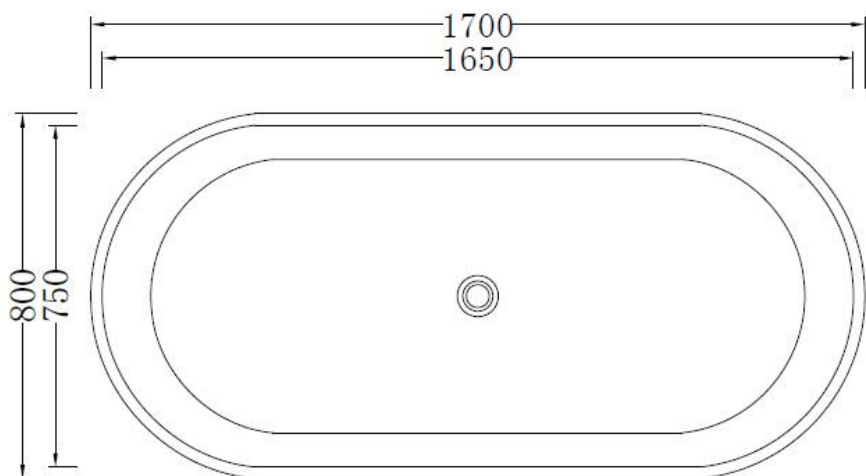

moda

Code: B-174c

Material: Isostone - 70% Limestone Composite

Size: W 1700 x D 800 x H 580 mm

Warranty: 10 Years

Features:

- Freestanding Bath
- Smooth matt white finish (gloss by custom order)
- Italian Design & Engineering
- Solid Material
- Suits 40mm waste
- Scratch and Stain resistance
- Repairable Material
- Australian Standard (SAI)
AS/NZS 3718:2003

AVA

Specifications:

- Crate size:
W 1830 x D 930 x H 790 mm
- Gross Weight: 202Kg

WaterMark
LIC: WMKA00381
SAI GLOBAL

Australian
Standard

ACS

DESIGNER BATHROOMS

1300 898 889