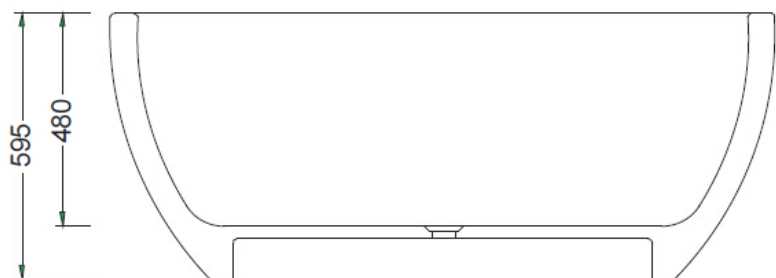

## Code: B-168a

**Material:** Isostone - 70% Limestone Composite  
**Size:** W 1495 x D 1495 x H 595 mm, 60mm Thick  
**Warranty:** 10 Years

### Specifications:

- Crate size:  
W 1625 x D 1625 x H 805 mm
- Gross Weight: 349Kg

WaterMark  
LIC: WMKA00381  
SAI GLOBAL