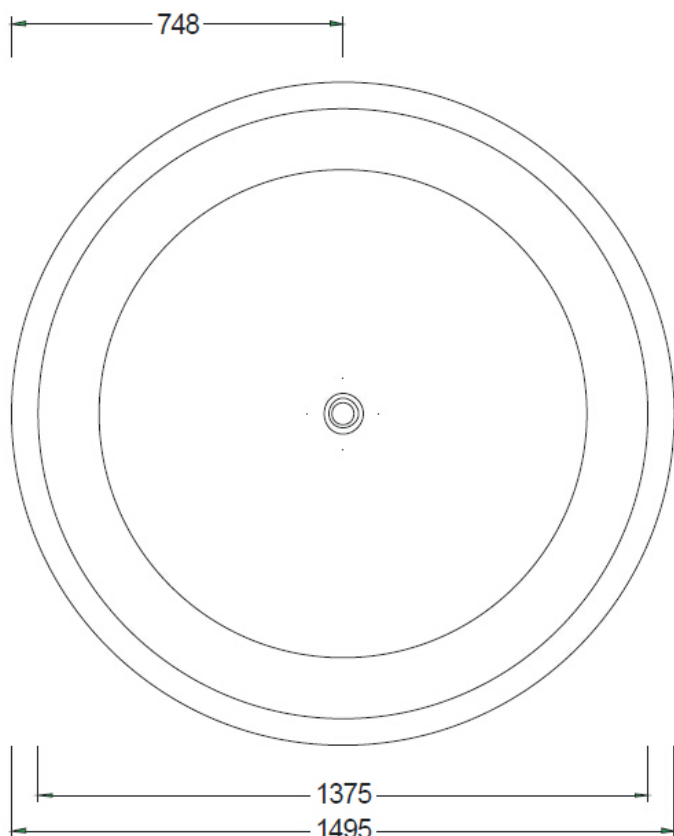

## Code: B-168a

**Material:** Isostone - 70% Limestone Composite  
**Size:** W 1495 x D 1495 x H 595 mm, 60mm Thick  
**Warranty:** 10 Years

### Specifications:

- Crate size:  
W 1625 x D 1625 x H 805 mm
- Gross Weight: 349Kg

WaterMark  
LIC: WMKA00381  
SAI GLOBAL