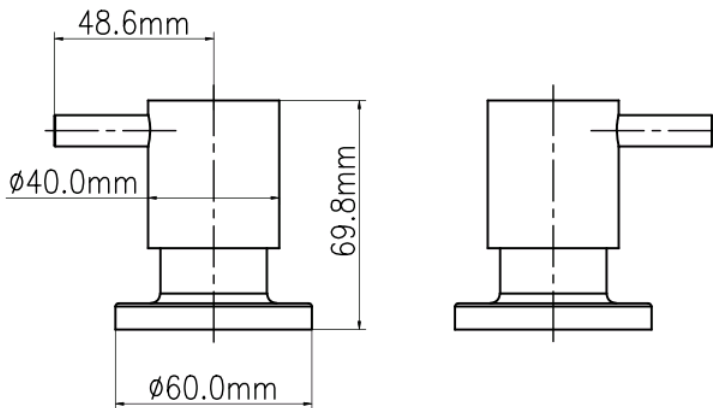

motivo

ALLEGRA WALL STOP SET

- Code: ALL-04
- Superior Quality
- DR Brass Construction
- Polished Chrome
- Australian Standard (SAI)
- AS/NZS 3718:2003

www.acsbathrooms.com.au

SYDNEY
Woollahra
163 Edgecliff Road
Woollahra NSW 2025
T 02 9386 9809

Crows Nest
113A Willoughby Road
Crows Nest NSW 2065
T 02 9460 6111

MELBOURNE
Richmond
229 Swan Street
Richmond VIC 3121
T 03 9428 9996

QUEENSLAND
Fortitude Valley
Shop 2, 826 Ann Street
Fortitude Valley QLD 4006
T 07 3852 6363