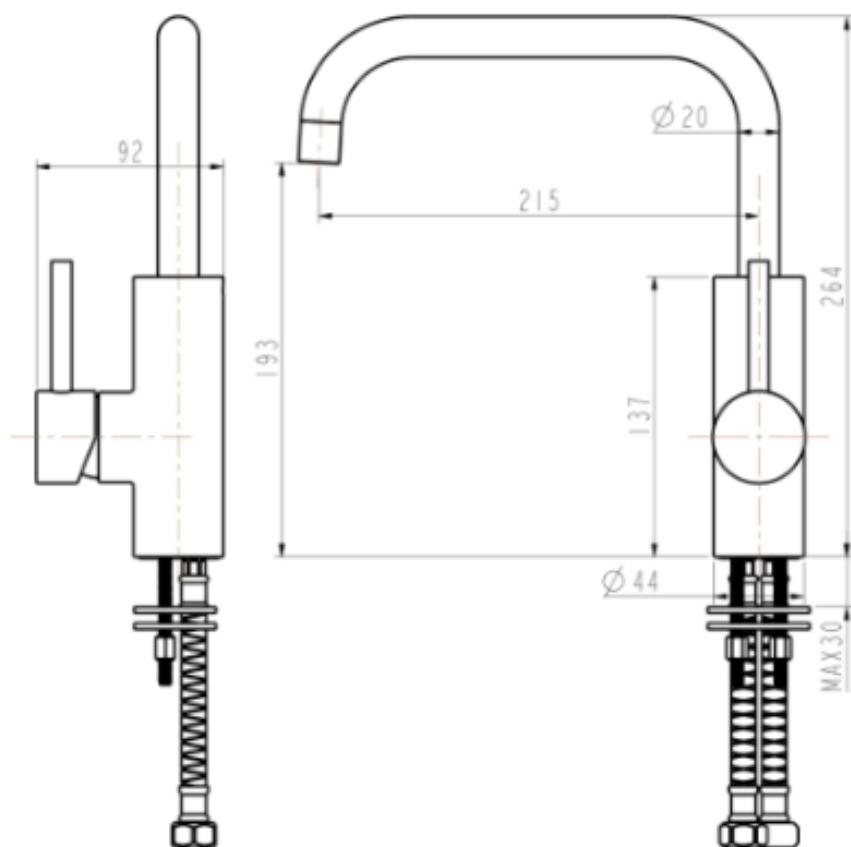

The heart of every home, your Kitchen
Enjoy the look and feel of our European Kitchen fittings and fixtures.
Designed and made to the highest International and Australian Standards.

motivo

2S PHILLIPE KITCHEN MIXER

- Code: 3333 7002 2S
- Superior Quality
- DR Brass Construction
- Polished Chrome
- WELS 3 Star Rating
- 8 Litres per minute
- WELS Licence Number: 0277
- WELS Registration No: T13093
- Australian Standard (SAI)
- AS/NZS 3718:2003

SYDNEY

Woollahra

163 Edgecliff Road

Woollahra NSW 2025

T 02 9386 9809

Crows Nest

113A Willoughby Road

Crows Nest NSW 2065

T 02 9460 6111

MELBOURNE

Richmond

229 Swan Street

Richmond VIC 3121

T 03 9428 9996

QUEENSLAND

Fortitude Valley

Shop 2, 826 Ann Street

Fortitude Valley QLD 4006

T 07 3852 6363

www.acsbathrooms.com.au