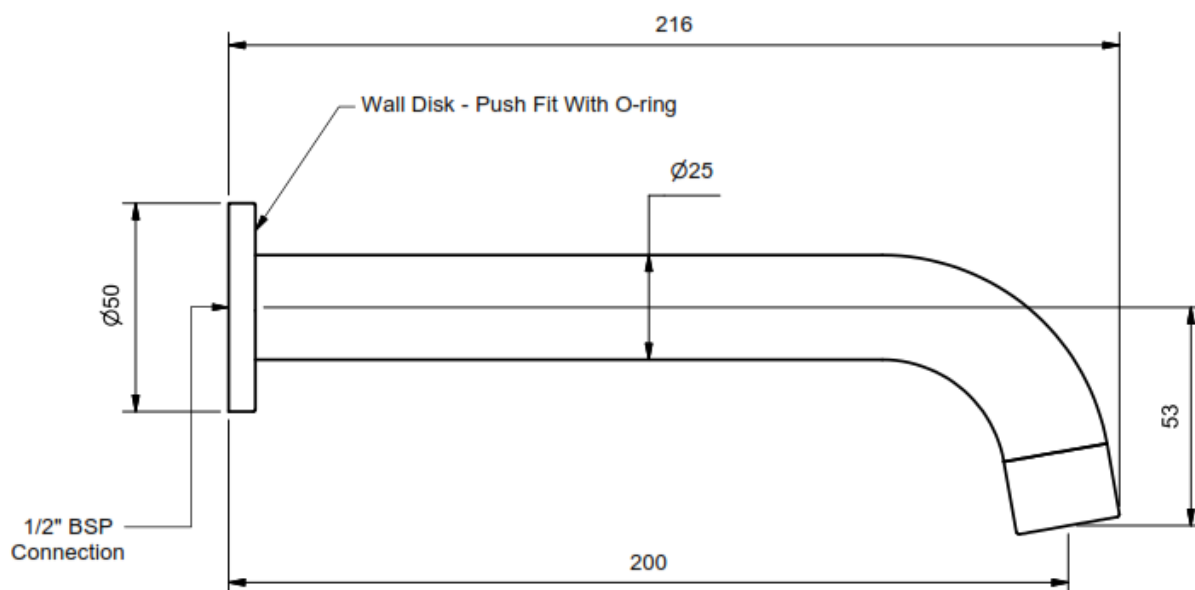

motivo

2S Basin Spout 216mm

- Code: 200BS 2Sa
- Superior Quality
- 25mm Dia Fixed Spout with Aerator
- Quality DR Brass Construction
- Polished Chrome
- 6 Star WELS Approval
- Australian Standard (SAI)
- AS/NZS 3718:2003