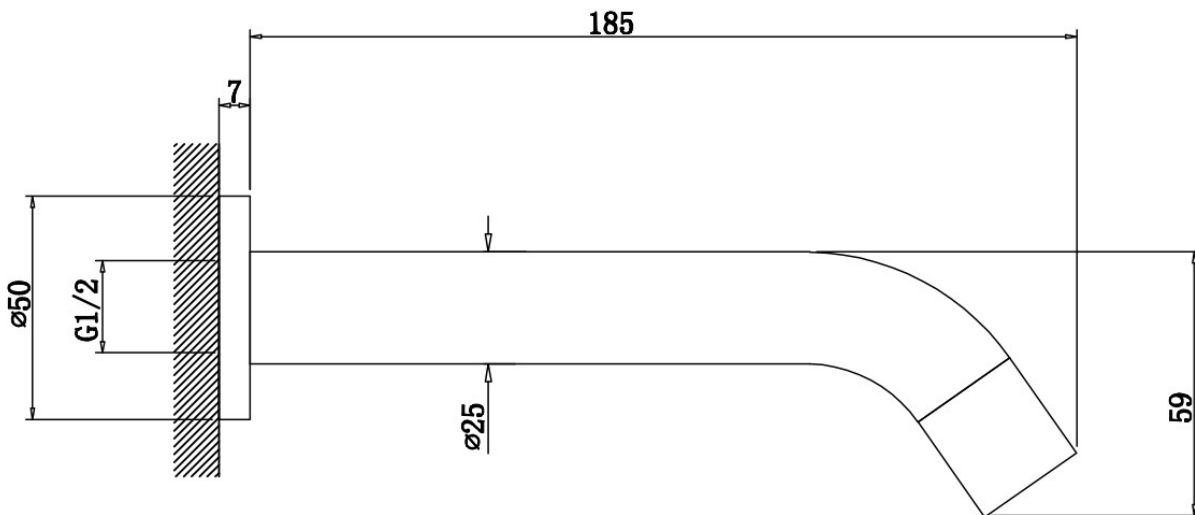

QUEENSLAND

Fortitude Valley
Shop 2, 826 Ann Street
Fortitude Valley QLD 4006
T 07 3852 6363

2S Basin Spout 185mm – Brushed Nickel PVD

- Code: 200BS 2SaBN
- Superior Quality
- Quality DR Brass Construction
- Brushed Nickel PVD
- Australian Standard (SAI)
- AS/NZS 3718:2003