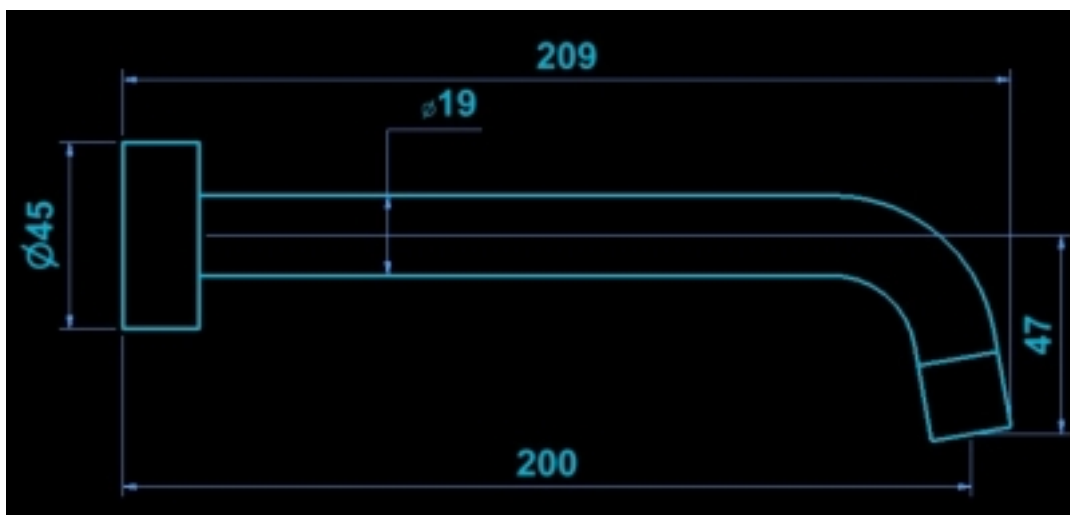

- Code: 200BS 2S
- Superior Quality
- 19mm Dia Fixed Spout with Aerator
- DR Brass Construction
- Polished Chrome
- 6 Star WELS Approval Not Required
- Australian Standard (SAI)
- AS/NZS 3718:2003